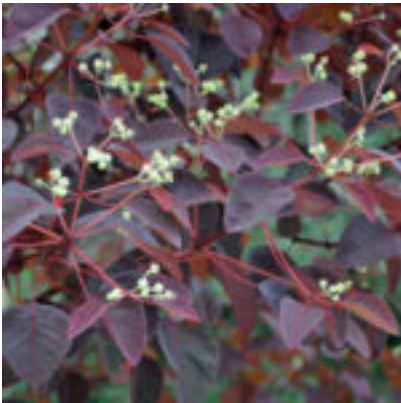

EUPHORBIA COTINIFOLIA

Common Name: Caribbean Copper Plant

Price: $6.00

Pot Size: Quart

Stock: N/A

Purplish stems are clad with round leaves. that emerge red but mature to dark burgundy. Small white flowers in loose panicles bloom at the branch ends in summer.

Mature Size: 5-6'; **Light:** Sun; **Soil:** Moist