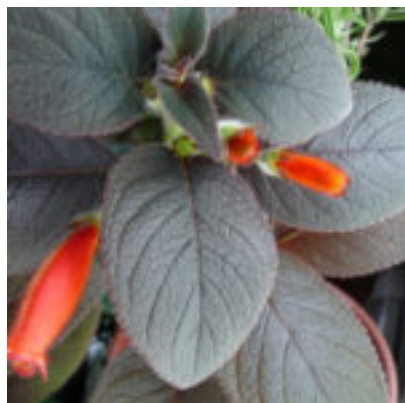

KOHLERIA 'DARK VELVET'

Common Name: Kohleria

Price: $6.00

Pot Size: Quart

Stock: N/A

Vigorous member of the Gesneriad family, with stunning orange-red tubular flowers with dark orange polka dots at mouth of corolla; radiant contrast against dark, almost black, leaves. Prolific bloomer, with fuzzy stems, leaves and flowers.

Mature Size: 2-3'; **Light:** Part Sun; **Soil:** Moist